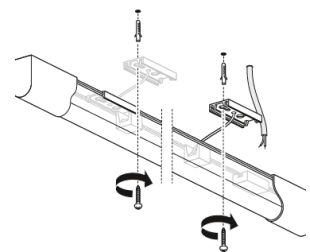

1x

2x

2x

CCT:

I - 3000K

II - 4000K

III - 6500K

2x 0.75-1.50mm²
N
L
20mm 7mm