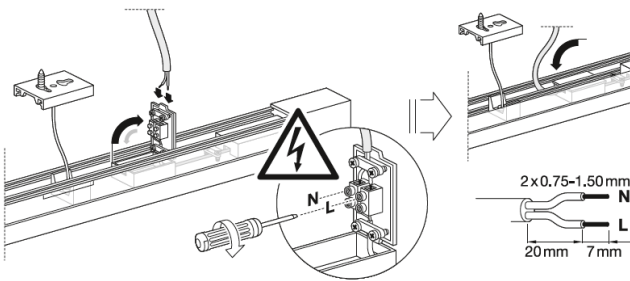

1x

2x

2x

CCT:

I - 3000K

II - 4000K

III - 6500K

2x 0.75-1.50mm²
N
L
20mm 7mm