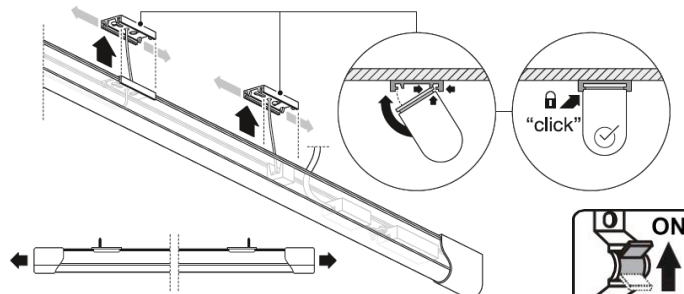

1x

2x

2x

CCT:

I - 3000K

II - 4000K

III - 6500K

2x 0.75-1.50mm²
N
L
20mm 7mm